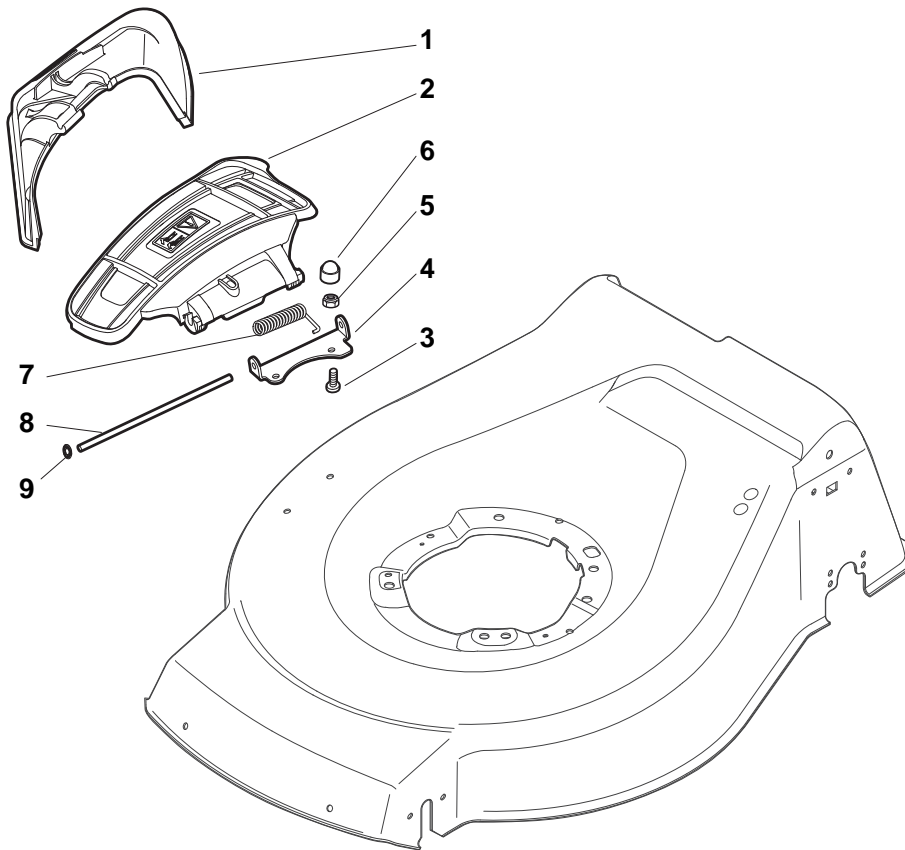

POS	PART. NO	Q.ty	DESCRIPTION	DESCRIZIONE	DESCRIPTION	BESCHREIBUNG	REMARKS
1	322108295/0	1	Stone-Guard	Parasassi	Pare-Pierres	Prallblech	
2	322600195/0	1	Ejection Guard	Protezione Uscita	Protection Sortie	Auswurfschutz	
3	112727803/0	2	Screw	Vite	Vis	Schraube	
4	322806639/0	1	Fulcrum Pin	Perno Fulcro	Pivot	Gelenkpunkt	
5	112154510/0	2	Nut	Dado	Ecrou	Mutter	
6	118203853/0	2	Protection	Cappuccio	Capuchon	Stecker	
7	122450456/0	1	Spring	Molla	Ressort	Feder	
8	122517869/0	1	Pin	Perno	Pivot	Bolzen	
9	112604896/0	2	Crown Fastener	Fissatore A Corona	Fixateur A Couronne	Kronescheibe